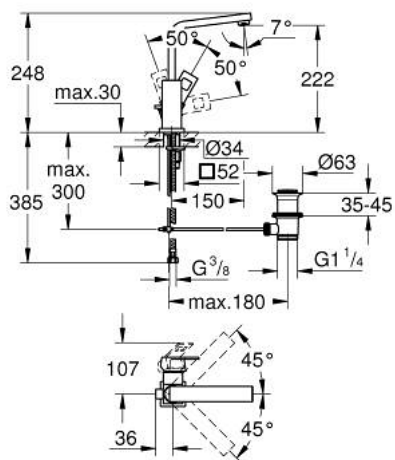

23 135 00E EUROCUBE SINGLE-LEVER BASIN MIXER 1/2" L-SIZE

PRODUCT DESCRIPTION

- Colour: chrome
- single hole installation
- metal lever
- GROHE SilkMove 28 mm ceramic cartridge
- Temperature limiter
- GROHE LongLife finish
- GROHE EcoJoy - less water, perfect flow
- maximum flow rate (at 3 bar): 5 l/min
- SpeedClean mousseur
- GROHE FastFixation Plus installation system
- Swivel tubular spout with stop limiter
- Pop-up waste set 1 1/4"
- flexible connection hoses

23 135 00E **EUROCUBE SINGLE-LEVER BASIN MIXER 1/2"**
L-SIZE

SPARE PARTS, November 2010 – spareParts.validDate.now

- 1: Lever (Order-nr. 46788000)
 - 2: Cap (Order-nr. 46581000)
 - 3: Fitting ring (Order-nr. 07419000)
 - 4: Cartridge (Order-nr. 46580000)
 - 5: Spout (Order-nr. 13323000)
 - 5.1: Flow control (Order-nr. 48159000)
 - 6: Pop-up rod (Order-nr. 46787000)
 - 7: Shank mounting kit (Order-nr. 46645000)
 - 8: 1 1/4" waste set (Order-nr. 28910000)
 - 8.1: Plug (Order-nr. 07182000)
 - 8.2: Eccentric rod (Order-nr. 07052000)
 - 9: Eccentric rod (Order-nr. 07341000)*
 - 10: Mounting wrench (Order-nr. 19017000)*
- * Optional accessories