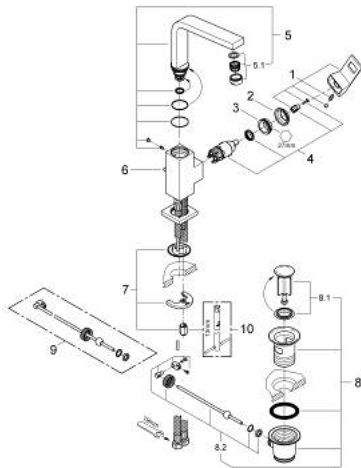

23 135 00E EUROCUBE SINGLE-LEVER BASIN MIXER 1/2" L-SIZE

PRODUCT DESCRIPTION

- Colour: chrome
- single hole installation
- metal lever
- GROHE SilkMove 28 mm ceramic cartridge
- Temperature limiter
- GROHE LongLife finish
- GROHE EcoJoy - less water, perfect flow
- maximum flow rate (at 3 bar): 5 l/min
- SpeedClean mousseur
- GROHE FastFixation Plus installation system
- Swivel tubular spout with stop limiter
- Pop-up waste set 1 1/4"
- flexible connection hoses

23 135 00E **EUROCUBE SINGLE-LEVER BASIN MIXER 1/2"**
L-SIZE

SPARE PARTS, November 2010 – spareParts.validDate.now

- 1: Lever (Order-nr. 46788000)
 - 2: Cap (Order-nr. 46581000)
 - 3: Fitting ring (Order-nr. 07419000)
 - 4: Cartridge (Order-nr. 46580000)
 - 5: Spout (Order-nr. 13323000)
 - 5.1: Flow control (Order-nr. 48159000)
 - 6: Pop-up rod (Order-nr. 46787000)
 - 7: Shank mounting kit (Order-nr. 46645000)
 - 8: 1 1/4" waste set (Order-nr. 28910000)
 - 8.1: Plug (Order-nr. 07182000)
 - 8.2: Eccentric rod (Order-nr. 07052000)
 - 9: Eccentric rod (Order-nr. 07341000)*
 - 10: Mounting wrench (Order-nr. 19017000)*
- * Optional accessories