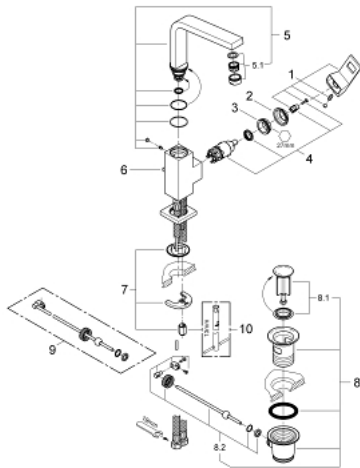

23 135 000 **EUROCUBE SINGLE-LEVER BASIN MIXER 1/2"**  
**L-SIZE**

**PRODUCT DESCRIPTION**

- Colour: chrome
- single hole installation
- GROHE SilkMove 28 mm ceramic cartridge
- metal lever
- Temperature limiter
- GROHE LongLife finish
- GROHE FastFixation Plus installation system
- mousseur
- Swivel tubular spout with stop limiter
- Pop-up waste set 1 1/4"
- flexible connection hoses

23 135 000 **EUROCUBE SINGLE-LEVER BASIN MIXER 1/2"**  
**L-SIZE**

**SPARE PARTS**, September 2010 – spareParts.validDate.now

- 1: Lever (Order-nr. 46788000)
  - 2: Cap (Order-nr. 46581000)
  - 3: Fitting ring (Order-nr. 07419000)
  - 4: Cartridge (Order-nr. 46580000)
  - 5: Spout (Order-nr. 13322000)
  - 5.1: Flow control (Order-nr. 13929000)
  - 6: Pop-up rod (Order-nr. 46787000)
  - 7: Shank mounting kit (Order-nr. 46645000)
  - 8: 1 1/4" waste set (Order-nr. 28910000)
  - 8.1: Plug (Order-nr. 07182000)
  - 8.2: Eccentric rod (Order-nr. 07052000)
  - 9: Eccentric rod (Order-nr. 07341000)\*
  - 10: Mounting wrench (Order-nr. 19017000)\*
- \* Optional accessories