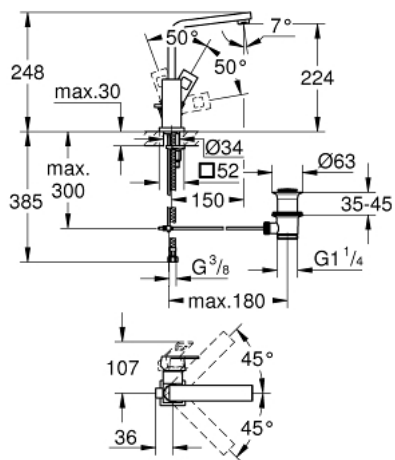

23 135 000 **EUROCUBE SINGLE-LEVER BASIN MIXER 1/2"**  
**L-SIZE**

**PRODUCT DESCRIPTION**

- Colour: chrome
- single hole installation
- GROHE SilkMove 28 mm ceramic cartridge
- metal lever
- Temperature limiter
- GROHE LongLife finish
- GROHE FastFixation Plus installation system
- mousseur
- Swivel tubular spout with stop limiter
- Pop-up waste set 1 1/4"
- flexible connection hoses

23 135 000 **EUROCUBE SINGLE-LEVER BASIN MIXER 1/2"**  
**L-SIZE**

**SPARE PARTS**, September 2010 – spareParts.validDate.now

- 1: Lever (Order-nr. 46788000)
  - 2: Cap (Order-nr. 46581000)
  - 3: Fitting ring (Order-nr. 07419000)
  - 4: Cartridge (Order-nr. 46580000)
  - 5: Spout (Order-nr. 13322000)
  - 5.1: Flow control (Order-nr. 13929000)
  - 6: Pop-up rod (Order-nr. 46787000)
  - 7: Shank mounting kit (Order-nr. 46645000)
  - 8: 1 1/4" waste set (Order-nr. 28910000)
  - 8.1: Plug (Order-nr. 07182000)
  - 8.2: Eccentric rod (Order-nr. 07052000)
  - 9: Eccentric rod (Order-nr. 07341000)\*
  - 10: Mounting wrench (Order-nr. 19017000)\*
- \* Optional accessories