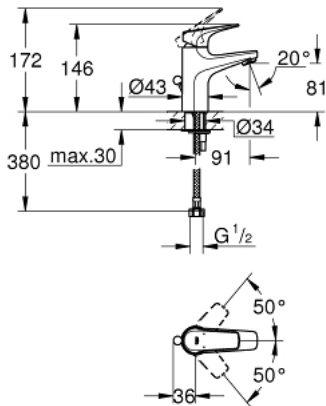

23 098 000 **GROHE BAUFLOW SINGLE-LEVER BASIN MIXER 1/2"**

PRODUCT DESCRIPTION

- Colour: chrome
- single hole installation
- metal lever
- GROHE SmoothControl 28 mm ceramic cartridge
- GROHE LongLife finish
- mousseur
- with lift-rod
- without pop up waste set
- flexible connection hoses
- rapid installation system

23 098 000 GROHE BAUFLOW SINGLE-LEVER BASIN MIXER 1/2"

SPARE PARTS, June 2010 – spareParts.validDate.now

- 1: Lever (Order-nr. 46701000)
- 2: Cartridge (Order-nr. 46580000)
- 3: Pop-up rod (Order-nr. 06329000)
- 4: Flow control (Order-nr. 13952000)
- 5: Shank mounting kit (Order-nr. 46249000)
- 6: Base plate (Order-nr. 48052000)*
- 7: Mounting wrench (Order-nr. 19017000)*