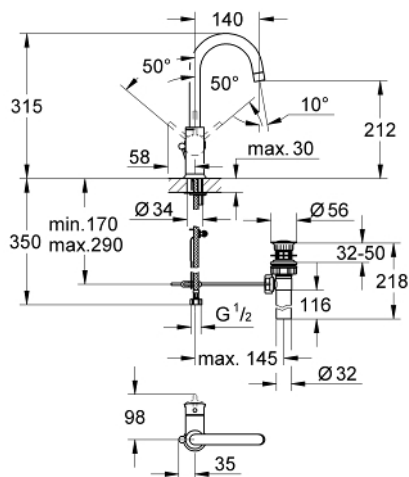

## 23 095 000 BAUCLASSIC SINGLE-LEVER BASIN MIXER 1/2"

### PRODUCT DESCRIPTION

- Colour: chrome
- metal lever
- single hole installation
- GROHE SmoothControl 28 mm ceramic cartridge
- GROHE LongLife finish
- swivel tubular spout
- mousseur
- Pop-up waste set 1 1/4"
- flexible connection hoses
- rapid installation system

23 095 000 **BAUCLASSIC SINGLE-LEVER BASIN MIXER 1/2"**

**SPARE PARTS**, May 2012 – spareParts.validDate.now

- 1: Lever (Order-nr. 46814000)
- 2: Cartridge (Order-nr. 46580000)
- 3: Flow control (Order-nr. 13928000)
- 4: Pop-up rod (Order-nr. 06329000)
- 5: Shank mounting kit (Order-nr. 46249000)
- 6: Fitting ring (Order-nr. 07419000)
- 7: Cap (Order-nr. 46581000)
- 8: Mounting wrench (Order-nr. 19017000)\*