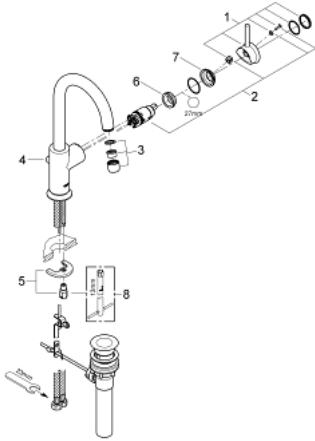

## 23 095 000 BAUCLASSIC SINGLE-LEVER BASIN MIXER 1/2"

### PRODUCT DESCRIPTION

- Colour: chrome
- metal lever
- single hole installation
- GROHE SmoothControl 28 mm ceramic cartridge
- GROHE LongLife finish
- swivel tubular spout
- mousseur
- Pop-up waste set 1 1/4"
- flexible connection hoses
- rapid installation system

23 095 000 **BAUCLASSIC SINGLE-LEVER BASIN MIXER 1/2"**

**SPARE PARTS**, May 2012 – spareParts.validDate.now

- 1: Lever (Order-nr. 46814000)
- 2: Cartridge (Order-nr. 46580000)
- 3: Flow control (Order-nr. 13928000)
- 4: Pop-up rod (Order-nr. 06329000)
- 5: Shank mounting kit (Order-nr. 46249000)
- 6: Fitting ring (Order-nr. 07419000)
- 7: Cap (Order-nr. 46581000)
- 8: Mounting wrench (Order-nr. 19017000)\*