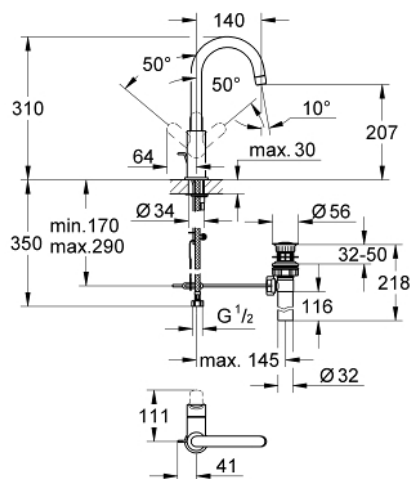

23 093 000 **BAUEDGE SINGLE-LEVER BASIN MIXER 1/2"**  
**L-SIZE**

**PRODUCT DESCRIPTION**

- Colour: chrome
- single hole installation
- metal lever
- GROHE SmoothControl 28 mm ceramic cartridge
- GROHE LongLife finish
- swivel tubular spout
- mousseur
- Pop-up waste set 1 1/4"
- flexible connection hoses
- rapid installation system

23 093 000 **BAUEDGE SINGLE-LEVER BASIN MIXER 1/2"**  
**L-SIZE**

**SPARE PARTS**, May 2012 – spareParts.validDate.now

- 1: Lever (Order-nr. 46812000)
- 2: Cartridge (Order-nr. 46580000)
- 3: Flow control (Order-nr. 13928000)
- 4: Pop-up rod (Order-nr. 10769000)
- 5: Shank mounting kit (Order-nr. 46249000)
- 6: Fitting ring (Order-nr. 07419000)
- 7: Cap (Order-nr. 46581000)
- 8: Mounting wrench (Order-nr. 19017000)\*