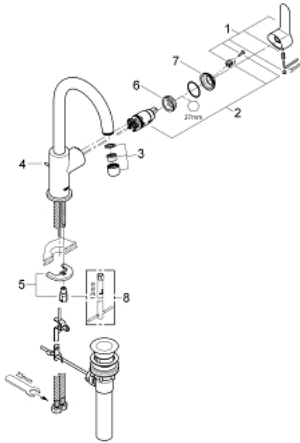

23 093 000 **BAUEDGE SINGLE-LEVER BASIN MIXER 1/2"**  
**L-SIZE**

**PRODUCT DESCRIPTION**

- Colour: chrome
- single hole installation
- metal lever
- GROHE SmoothControl 28 mm ceramic cartridge
- GROHE LongLife finish
- swivel tubular spout
- mousseur
- Pop-up waste set 1 1/4"
- flexible connection hoses
- rapid installation system

23 093 000 **BAUEDGE SINGLE-LEVER BASIN MIXER 1/2"**  
**L-SIZE**

**SPARE PARTS**, May 2012 – spareParts.validDate.now

- 1: Lever (Order-nr. 46812000)
- 2: Cartridge (Order-nr. 46580000)
- 3: Flow control (Order-nr. 13928000)
- 4: Pop-up rod (Order-nr. 10769000)
- 5: Shank mounting kit (Order-nr. 46249000)
- 6: Fitting ring (Order-nr. 07419000)
- 7: Cap (Order-nr. 46581000)
- 8: Mounting wrench (Order-nr. 19017000)\*