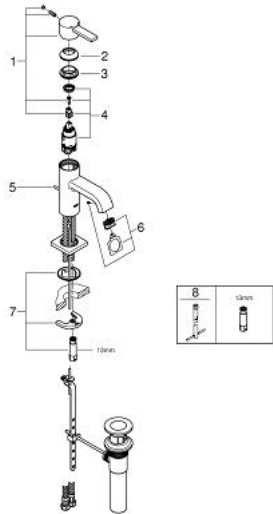

23 077 00A **ALLURE SINGLE-LEVER BASIN MIXER 1/2"**
M-SIZE

PRODUCT DESCRIPTION

- Colour: chrome
- GROHE EcoJoy - less water, perfect flow
- single hole installation
- GROHE SilkMove 28 mm ceramic cartridge
- GROHE LongLife finish
- mousseur
- Pop-up waste set 1 1/4"
- flexible connection hoses
- rapid installation system
- Max flow rate: 1.2 gpm (4.56 L/min)

23 077 00A **ALLURE SINGLE-LEVER BASIN MIXER 1/2"**
M-SIZE

SPARE PARTS, June 2015 – spareParts.validDate.now

- 1: Lever (Order-nr. 46610000)
 - 2: Cap (Order-nr. 46581000)
 - 3: Fitting ring (Order-nr. 07419000)
 - 4: Cartridge (Order-nr. 46580000)
 - 5: Pop-up rod (Order-nr. 46739000)
 - 6: Flow control (Order-nr. 13220000)
 - 7: Shank mounting kit (Order-nr. 46249000)
 - 8: Mounting wrench (Order-nr. 19017000)*
- * Optional accessories