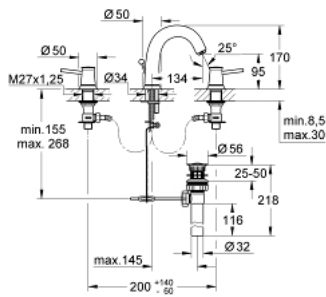

20 470 000 BAUCLASSIC THREE-HOLE BASIN MIXER 1/2"

PRODUCT DESCRIPTION

- Colour: chrome
- metal lever
- ceramic headpart 1/2", 90°
- GROHE LongLife finish
- Spout with mousseur
- Pop-up waste set 1 1/4"
- flexible connection hoses

20 470 000 BAUCLASSIC THREE-HOLE BASIN MIXER 1/2"

SPARE PARTS, August 2014 – spareParts.validDate.now

- 1: Handle red (Order-nr. 48145000)
- 2: Handle blue (Order-nr. 48146000)
- 3: Ceramic cartridge (Order-nr. 45882000)
- 3.1: O-ring (18,2 x 1,7mm) (Order-nr. 0392400M)
- 4: Ceramic cartridge (Order-nr. 45883000)
- 4.1: O-ring (18,2 x 1,7mm) (Order-nr. 0392400M)
- 5: Flow control (Order-nr. 13929000)
- 6: Shank mounting kit (Order-nr. 46671000)
- 7: Mounting wrench (Order-nr. 19017000)*