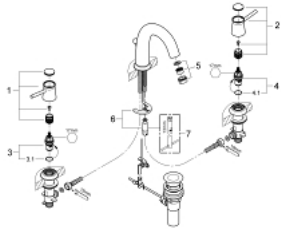

20 470 000 BAUCLASSIC THREE-HOLE BASIN MIXER 1/2"

PRODUCT DESCRIPTION

- Colour: chrome
- metal lever
- ceramic headpart 1/2", 90°
- GROHE LongLife finish
- Spout with mousseur
- Pop-up waste set 1 1/4"
- flexible connection hoses

20 470 000 BAUCLASSIC THREE-HOLE BASIN MIXER 1/2"

SPARE PARTS, August 2014 – spareParts.validDate.now

- 1: Handle red (Order-nr. 48145000)
- 2: Handle blue (Order-nr. 48146000)
- 3: Ceramic cartridge (Order-nr. 45882000)
- 3.1: O-ring (18,2 x 1,7mm) (Order-nr. 0392400M)
- 4: Ceramic cartridge (Order-nr. 45883000)
- 4.1: O-ring (18,2 x 1,7mm) (Order-nr. 0392400M)
- 5: Flow control (Order-nr. 13929000)
- 6: Shank mounting kit (Order-nr. 46671000)
- 7: Mounting wrench (Order-nr. 19017000)*