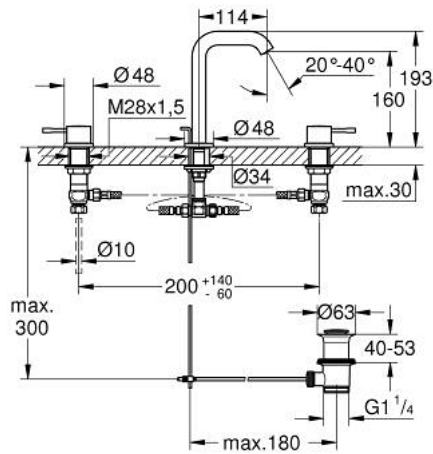

20 296 001 **ESSENCE THREE-HOLE BASIN MIXER 1/2"**
M-SIZE

PRODUCT DESCRIPTION

- Colour: chrome
- metal lever
- Ceramic headparts 1/2", 90°
- GROHE LongLife finish
- GROHE EcoJoy - less water, perfect flow
- maximum flow rate (at 3 bar): 5 l/min
- GROHE AquaGuide adjustable mousseur
- Pop-up waste set 1 1/4"
- Pressure-proof, flexible connection hoses between spout and side valves
- min. recommended pressure 1.0 bar
- Union nut 1/2" x 10.5 mm

20 296 001 **ESSENCE THREE-HOLE BASIN MIXER 1/2"**
M-SIZE

SPARE PARTS, April 2024 – spareParts.validDate.now

- 1: Handle pair (Order-nr. 48330000)
 - 2: Ceramic cartridge (Order-nr. 45882000)
 - 2.1: O-ring (18,2 x 1,7mm) (Order-nr. 0392400M)
 - 3: Ceramic cartridge (Order-nr. 45883000)
 - 3.1: O-ring (18,2 x 1,7mm) (Order-nr. 0392400M)
 - 4: Pop-up rod (Order-nr. 65196000)
 - 5: Flow control (Order-nr. 48270000)
 - 6: Fixing clamp (Order-nr. 6554100M)
 - 7: 1 1/4" waste set (Order-nr. 28910000)
 - 7.1: Plug (Order-nr. 07182000)
 - 7.2: Eccentric rod (Order-nr. 07052000)
 - 8: Coupling nut (1/2") (Order-nr. 1290100M)
 - 8.1: Fibre seal dia. Ø 18,5 x Ø 12 x 2 (Order-nr. 0138900M)
 - 9: Flexible connection hose (Order-nr. 45704000)
 - 10: Eccentric rod (Order-nr. 07341000)*
- * Optional accessories