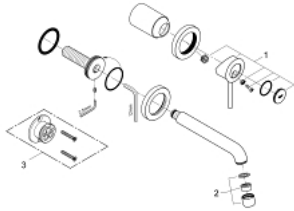

20 292 000 BAUCLASSIC TWO-HOLE BASIN MIXER

PRODUCT DESCRIPTION

- Colour: chrome
- Wall mounted
- consisting of:
 - set for final installation and concealed body
 - metal lever
 - GROHE SmoothControl 35 mm ceramic cartridge
 - GROHE LongLife finish
 - mousseur
- Center distance 4 5/16" (110 mm)
- Projection 177 mm

20 292 000 BAUCLASSIC TWO-HOLE BASIN MIXER

SPARE PARTS, June 2010 – spareParts.validDate.now

1: lever (Order-nr. 46813000)

2: Flow control (Order-nr. 13928000)

3: Extension for Volume Control (Order-nr. 46627000)*