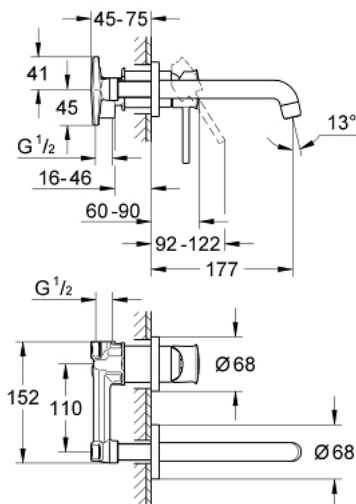

20 292 000 BAUCLASSIC TWO-HOLE BASIN MIXER

PRODUCT DESCRIPTION

- Colour: chrome
- Wall mounted
- consisting of:
 - set for final installation and concealed body
 - metal lever
 - GROHE SmoothControl 35 mm ceramic cartridge
 - GROHE LongLife finish
 - mousseur
- Center distance 4 5/16" (110 mm)
- Projection 177 mm

20 292 000 BAUCLASSIC TWO-HOLE BASIN MIXER

SPARE PARTS, June 2010 – spareParts.validDate.now

1: lever (Order-nr. 46813000)

2: Flow control (Order-nr. 13928000)

3: Extension for Volume Control (Order-nr. 46627000)*