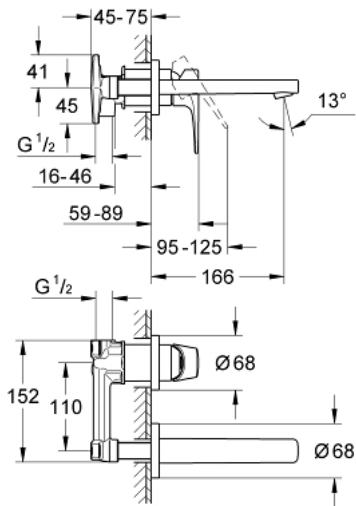

20 287 000 BAUFLOW TWO-HOLE BASIN MIXER

PRODUCT DESCRIPTION

- Colour: chrome
- Wall mounted
- consisting of:
- Set for final installation
- Concealed body
- metal lever
- GROHE SmoothControl 35 mm ceramic cartridge
- GROHE LongLife finish
- mousseur
- Center distance 4 5/16" (110 mm)
- projection 166 mm

20 287 000 BAUFLOW TWO-HOLE BASIN MIXER

SPARE PARTS, June 2010 – spareParts.validDate.now

1: lever (Order-nr. 46774000)

2: Flow control (Order-nr. 13929000)

3: Extension for Volume Control (Order-nr. 46627000)*