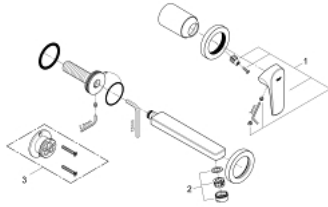

20 287 000 BAUFLOW TWO-HOLE BASIN MIXER

PRODUCT DESCRIPTION

- Colour: chrome
- Wall mounted
- consisting of:
- Set for final installation
- Concealed body
- metal lever
- GROHE SmoothControl 35 mm ceramic cartridge
- GROHE LongLife finish
- mousseur
- Center distance 4 5/16" (110 mm)
- projection 166 mm

20 287 000 BAUFLOW TWO-HOLE BASIN MIXER

SPARE PARTS, June 2010 – spareParts.validDate.now

1: lever (Order-nr. 46774000)

2: Flow control (Order-nr. 13929000)

3: Extension for Volume Control (Order-nr. 46627000)*