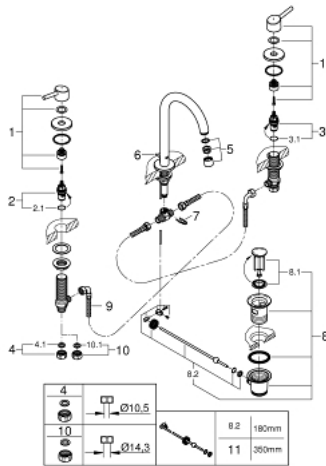

20 216 001 **CONCETTO THREE-HOLE BASIN MIXER 1/2"**
L-SIZE

PRODUCT DESCRIPTION

- Colour: chrome
- ceramic headpart 1/2", 90°
- GROHE LongLife finish
- GROHE FastFixation installation system with centering support
- Spout with mousseur
- Pop-up waste set 1 1/4"
- pressure-proof, flexible connection hoses between middle-body and side valves
- Union nut with 10.5-mm drilling

20 216 001 **CONCETTO THREE-HOLE BASIN MIXER 1/2"**
L-SIZE

SPARE PARTS, February 2019 – spareParts.validDate.now

- 1: Handle pair (Order-nr. 48310000)
 - 2: Ceramic cartridge (Order-nr. 45882000)
 - 2.1: O-ring (18,2 x 1,7mm) (Order-nr. 0392400M)
 - 3: Ceramic cartridge (Order-nr. 45883000)
 - 3.1: O-ring (18,2 x 1,7mm) (Order-nr. 0392400M)
 - 4: Coupling nut (1/2") (Order-nr. 1290100M)
 - 4.1: Fibre seal dia. Ø 18,5 x Ø 12 x 2 (Order-nr. 0138900M)
 - 5: Flow control (Order-nr. 06574000)
 - 6: Pop-up rod (Order-nr. 65196000)
 - 7: Fixing clamp (Order-nr. 6554100M)
 - 8: 1 1/4" waste set (Order-nr. 28910000)
 - 8.1: Plug (Order-nr. 07182000)
 - 8.2: Eccentric rod (Order-nr. 07052000)
 - 9: Flexible connection hose (Order-nr. 45704000)
 - 10: Coupling nut (1/2" x 14.5mm) (Order-nr. 1290200M)*
 - 11: Eccentric rod (Order-nr. 07341000)*
- * Optional accessories