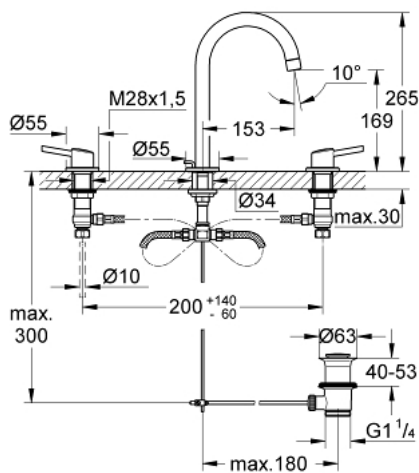

20 216 001 **CONCETTO THREE-HOLE BASIN MIXER 1/2"**
L-SIZE

PRODUCT DESCRIPTION

- Colour: chrome
- ceramic headpart 1/2", 90°
- GROHE LongLife finish
- GROHE FastFixation installation system with centering support
- Spout with mousseur
- Pop-up waste set 1 1/4"
- pressure-proof, flexible connection hoses between middle-body and side valves
- Union nut with 10.5-mm drilling

20 216 001 **CONCETTO THREE-HOLE BASIN MIXER 1/2"**
L-SIZE

SPARE PARTS, February 2019 – spareParts.validDate.now

- 1: Handle pair (Order-nr. 48310000)
 - 2: Ceramic cartridge (Order-nr. 45882000)
 - 2.1: O-ring (18,2 x 1,7mm) (Order-nr. 0392400M)
 - 3: Ceramic cartridge (Order-nr. 45883000)
 - 3.1: O-ring (18,2 x 1,7mm) (Order-nr. 0392400M)
 - 4: Coupling nut (1/2") (Order-nr. 1290100M)
 - 4.1: Fibre seal dia. Ø 18,5 x Ø 12 x 2 (Order-nr. 0138900M)
 - 5: Flow control (Order-nr. 06574000)
 - 6: Pop-up rod (Order-nr. 65196000)
 - 7: Fixing clamp (Order-nr. 6554100M)
 - 8: 1 1/4" waste set (Order-nr. 28910000)
 - 8.1: Plug (Order-nr. 07182000)
 - 8.2: Eccentric rod (Order-nr. 07052000)
 - 9: Flexible connection hose (Order-nr. 45704000)
 - 10: Coupling nut (1/2" x 14.5mm) (Order-nr. 1290200M)*
 - 11: Eccentric rod (Order-nr. 07341000)*
- * Optional accessories