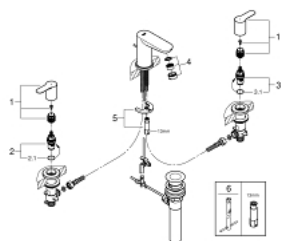

## 20 197 000 BAUEDGE THREE-HOLE BASIN MIXER 1/2"

### SPARE PARTS, November 2019 – spareParts.validDate.now

- 1: Handle pair (Order-nr. 48322000)
- 2: Ceramic cartridge (Order-nr. 45882000)
- 2.1: O-ring (18,2 x 1,7mm) (Order-nr. 0392400M)
- 3: Ceramic cartridge (Order-nr. 45883000)
- 3.1: O-ring (18,2 x 1,7mm) (Order-nr. 0392400M)
- 4: Flow control (Order-nr. 13929000)
- 5: Shank mounting kit (Order-nr. 46671000)
- 6: Mounting wrench (Order-nr. 19017000)\*