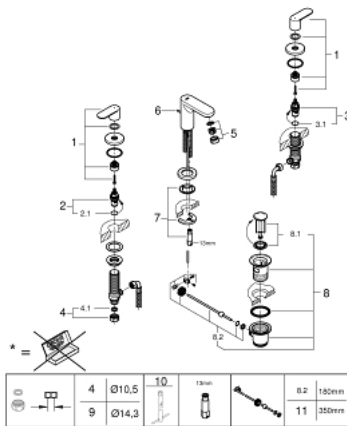

20 187 000 EUROSMART COSMOPOLITAN THREE-HOLE BASIN MIXER 1/2" S-SIZE

PRODUCT DESCRIPTION

- Colour: chrome
- metal lever
- Ceramic headparts 1/2", 90°
- GROHE LongLife finish
- GROHE FastFixation installation system with centering support
- Spout with mousseur
- Pop-up waste set 1 1/4"
- Pressure-proof, flexible connection hoses between spout and side valves
- Union nut with 10.5-mm drilling

20 187 000 EUROSMART COSMOPOLITAN THREE-HOLE BASIN MIXER 1/2" S-SIZE

SPARE PARTS, August 2019 – spareParts.validDate.now

- 1: Handle pair (Order-nr. 48306000)
 - 2: Ceramic cartridge (Order-nr. 45882000)
 - 2.1: O-ring (18,2 x 1,7mm) (Order-nr. 0392400M)
 - 3: Ceramic cartridge (Order-nr. 45883000)
 - 3.1: O-ring (18,2 x 1,7mm) (Order-nr. 0392400M)
 - 4: Coupling nut (1/2") (Order-nr. 1290100M)
 - 4.1: Fibre seal dia. Ø 18,5 x Ø 12 x 2 (Order-nr. 0138900M)
 - 5: Flow control (Order-nr. 13929000)
 - 6: Pop-up rod (Order-nr. 46739000)
 - 7: Shank mounting kit (Order-nr. 46671000)
 - 8: 1 1/4" waste set (Order-nr. 28910000)
 - 8.1: Plug (Order-nr. 07182000)
 - 8.2: Eccentric rod (Order-nr. 07052000)
 - 9: Coupling nut (1/2" x 14.5mm) (Order-nr. 1290200M)*
 - 10: Mounting wrench (Order-nr. 19017000)*
 - 11: Eccentric rod (Order-nr. 07341000)*
- * Optional accessories