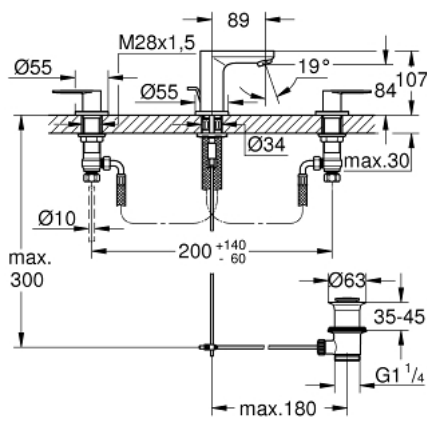

20 187 000 EUROSMART COSMOPOLITAN THREE-HOLE BASIN MIXER 1/2" S-SIZE

PRODUCT DESCRIPTION

- Colour: chrome
- metal lever
- Ceramic headparts 1/2", 90°
- GROHE LongLife finish
- GROHE FastFixation installation system with centering support
- Spout with mousseur
- Pop-up waste set 1 1/4"
- Pressure-proof, flexible connection hoses between spout and side valves
- Union nut with 10.5-mm drilling

20 187 000 EUROSMART COSMOPOLITAN THREE-HOLE BASIN MIXER 1/2" S-SIZE

SPARE PARTS, August 2019 – spareParts.validDate.now

- 1: Handle pair (Order-nr. 48306000)
 - 2: Ceramic cartridge (Order-nr. 45882000)
 - 2.1: O-ring (18,2 x 1,7mm) (Order-nr. 0392400M)
 - 3: Ceramic cartridge (Order-nr. 45883000)
 - 3.1: O-ring (18,2 x 1,7mm) (Order-nr. 0392400M)
 - 4: Coupling nut (1/2") (Order-nr. 1290100M)
 - 4.1: Fibre seal dia. Ø 18,5 x Ø 12 x 2 (Order-nr. 0138900M)
 - 5: Flow control (Order-nr. 13929000)
 - 6: Pop-up rod (Order-nr. 46739000)
 - 7: Shank mounting kit (Order-nr. 46671000)
 - 8: 1 1/4" waste set (Order-nr. 28910000)
 - 8.1: Plug (Order-nr. 07182000)
 - 8.2: Eccentric rod (Order-nr. 07052000)
 - 9: Coupling nut (1/2" x 14.5mm) (Order-nr. 1290200M)*
 - 10: Mounting wrench (Order-nr. 19017000)*
 - 11: Eccentric rod (Order-nr. 07341000)*
- * Optional accessories