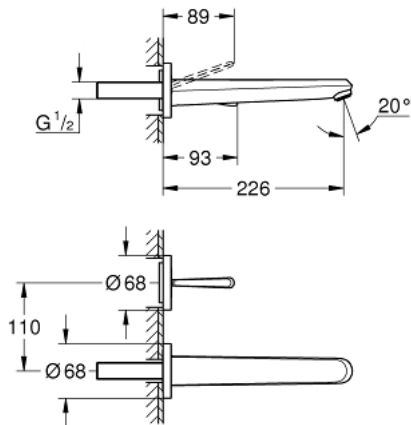

19 969 000 **EURODISC JOY TWO-HOLE BASIN MIXER**  
**L-SIZE**

**PRODUCT DESCRIPTION**

- Colour: chrome
- Wall mounted
- trim set for use with rough-in set 23 429 000
- Without concealed body
- metal lever
- GROHE LongLife finish
- GROHE EcoJoy - less water, perfect flow
- maximum flow rate (at 3 bar): 5 l/min
- Center distance  $4 \frac{5}{16}''$  (110 mm)
- Projection 226 mm
- min. recommended pressure 1.0 bar

19 969 000 **EURODISC JOY TWO-HOLE BASIN MIXER**  
**L-SIZE**

**SPARE PARTS**, August 2013 – spareParts.validDate.now

1: Lever (Order-nr. 46906000)

2: Flow control (Order-nr. 48159000)

3: Extension kit (1") (Order-nr. 46901000)\*