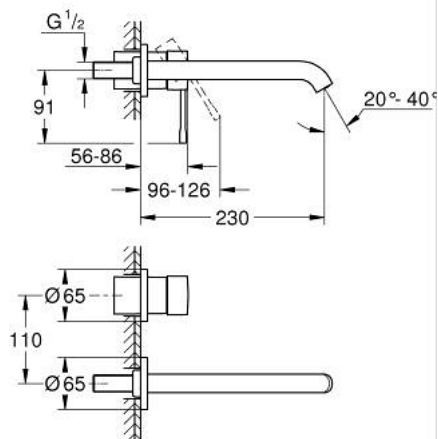

19 967 GL1 ESSENCE TWO-HOLE BASIN MIXER L-SIZE

PRODUCT DESCRIPTION

- Colour: Cool sunrise
- Wall mounted
- trim set for use with rough-in set 23 571 000 / 32 635 000
- Without concealed body
- Metal escutcheon
- metal lever
- GROHE LongLife finish
- GROHE EcoJoy mousseur 5.7 l/min
- GROHE AquaGuide adjustable mousseur
- Center distance 4 5/16" (110 mm)
- projection 230 mm

19 967 GL1 ESSENCE TWO-HOLE BASIN MIXER L-SIZE

SPARE PARTS, January 2024 – spareParts.validDate.now

1: Lever (Order-nr. 46916GL0)

2: Spout (Order-nr. 48639GL0)

2.1: Flow control (Order-nr. 48480000)

2.2: Screw (Order-nr. 43094000)

3: Extension for Volume Control (Order-nr. 46943000)*

* Optional accessories