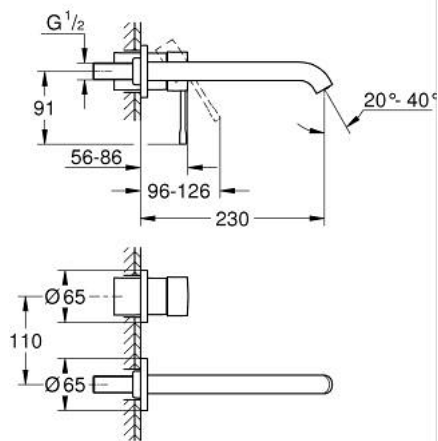

19 967 DL1 ESSENCE TWO-HOLE BASIN MIXER L-SIZE

PRODUCT DESCRIPTION

- Colour: Brushed warm sunset
- Wall mounted
- trim set for use with rough-in set 23 571 000 / 32 635 000
- Without concealed body
- Metal escutcheon
- metal lever
- GROHE LongLife finish
- GROHE EcoJoy mousseur 5.7 l/min
- GROHE AquaGuide adjustable mousseur
- Center distance 4 5/16" (110 mm)
- projection 230 mm

19 967 DL1 ESSENCE TWO-HOLE BASIN MIXER L-SIZE

SPARE PARTS, January 2024 – spareParts.validDate.now

1: Lever (Order-nr. 46916DL0)

2: Spout (Order-nr. 48639DL0)

2.1: Flow control (Order-nr. 48480000)

2.2: Screw (Order-nr. 43094000)

3: Extension for Volume Control (Order-nr. 46943000)*

* Optional accessories