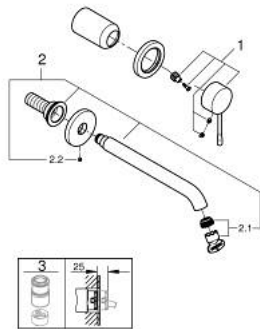

19 967 AL1 ESSENCE TWO-HOLE BASIN MIXER L-SIZE

PRODUCT DESCRIPTION

- Colour: Brushed hard graphite
- Wall mounted
- trim set for use with rough-in set 23 571 000 / 32 635 000
- Without concealed body
- Metal escutcheon
- metal lever
- GROHE LongLife finish
- GROHE EcoJoy mousseur 5.7 l/min
- GROHE AquaGuide adjustable mousseur
- Center distance 4 5/16" (110 mm)
- projection 230 mm

19 967 AL1 ESSENCE TWO-HOLE BASIN MIXER L-SIZE

SPARE PARTS, January 2024 – spareParts.validDate.now

1: Lever (Order-nr. 46916AL0)

2: Spout (Order-nr. 48639AL0)

2.1: Flow control (Order-nr. 48480000)

2.2: Screw (Order-nr. 43094000)