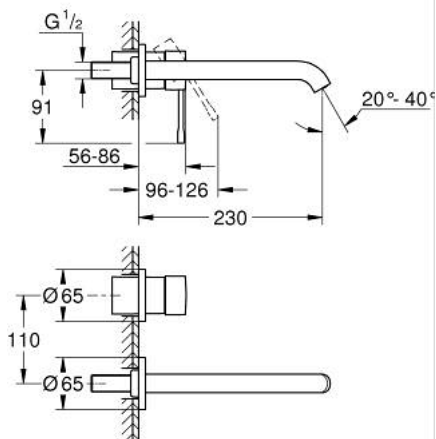

19 967 AL1 ESSENCE TWO-HOLE BASIN MIXER L-SIZE

PRODUCT DESCRIPTION

- Colour: Brushed hard graphite
- Wall mounted
- trim set for use with rough-in set 23 571 000 / 32 635 000
- Without concealed body
- Metal escutcheon
- metal lever
- GROHE LongLife finish
- GROHE EcoJoy mousseur 5.7 l/min
- GROHE AquaGuide adjustable mousseur
- Center distance 4 5/16" (110 mm)
- projection 230 mm

19 967 AL1 ESSENCE TWO-HOLE BASIN MIXER L-SIZE

SPARE PARTS, January 2024 – spareParts.validDate.now

1: Lever (Order-nr. 46916AL0)

2: Spout (Order-nr. 48639AL0)

2.1: Flow control (Order-nr. 48480000)

2.2: Screw (Order-nr. 43094000)

3: Extension for Volume Control (Order-nr. 46943000)*

* Optional accessories