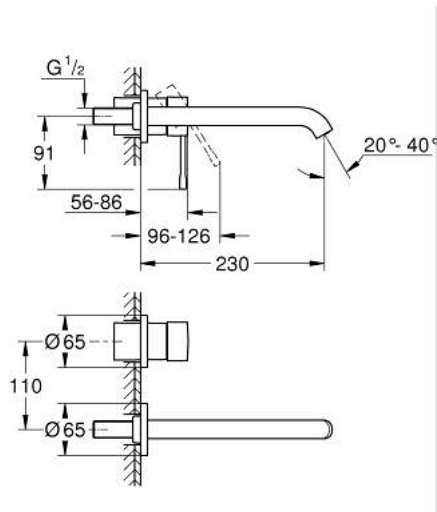

## 19 967 001 ESSENCE TWO-HOLE BASIN MIXER L-SIZE

### PRODUCT DESCRIPTION

- Colour: chrome
- Wall mounted
- trim set for use with rough-in set 23 571 000 / 32 635 000
- Without concealed body
- Metal escutcheon
- metal lever
- GROHE LongLife finish
- GROHE EcoJoy - less water, perfect flow
- maximum flow rate (at 3 bar): 5.7 l/min
- GROHE AquaGuide adjustable mousseur
- Center distance 4 5/16" (110 mm)
- projection 230 mm

19 967 001 **ESSENCE TWO-HOLE BASIN MIXER**  
**L-SIZE**

**SPARE PARTS**, January 2024 – spareParts.validDate.now

1: Lever (Order-nr. 46916000)

2: Spout (Order-nr. 48639000)

2.1: Flow control (Order-nr. 48480000)

2.2: Screw (Order-nr. 43094000)

3: Extension for Volume Control (Order-nr. 46943000)\*

\* Optional accessories