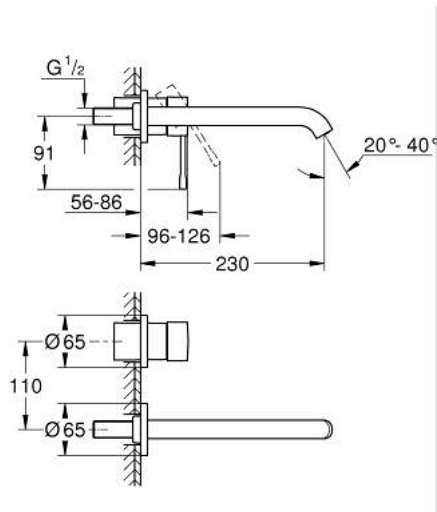

19 967 001 **ESSENCE TWO-HOLE BASIN MIXER**
L-SIZE

PRODUCT DESCRIPTION

- Colour: chrome
- Wall mounted
- trim set for use with rough-in set 23 571 000 / 32 635 000
- Without concealed body
- Metal escutcheon
- metal lever
- GROHE LongLife finish
- GROHE EcoJoy mousseur 5.7 l/min
- GROHE AquaGuide adjustable mousseur
- Center distance 4 5/16" (110 mm)
- projection 230 mm

19 967 001 ESSENCE TWO-HOLE BASIN MIXER L-SIZE

SPARE PARTS, January 2024 – spareParts.validDate.now

1: Lever (Order-nr. 46916000)

2: Spout (Order-nr. 48639000)

2.1: Flow control (Order-nr. 48480000)

2.2: Screw (Order-nr. 43094000)

3: Extension for Volume Control (Order-nr. 46943000)*

* Optional accessories