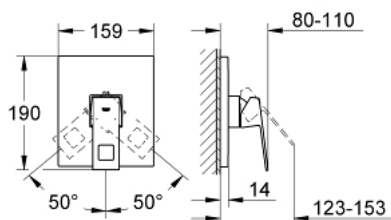

19 898 000 EUROCUBE SINGLE-LEVER SHOWER MIXER

PRODUCT DESCRIPTION

- Colour: chrome
- trim set for use with rough-in box 33 963 001, 33 964 001, 33 965 001
- Without concealed body
- metal lever
- GROHE LongLife finish
- Escutcheon- and shaft-sealing
- Metal escutcheon
- Covered fixing

19 898 000 EUROCUBE SINGLE-LEVER SHOWER MIXER

SPARE PARTS, September 2010 – spareParts.validDate.now

1: Lever (Order-nr. 46782000)

2: Escutcheon (Order-nr. 46781000)

3: Cap (Order-nr. 46784000)

4: Temperature limiter (Order-nr. 46375000)*