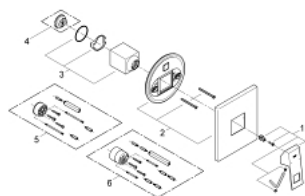

19 898 000 EUROCUBE SINGLE-LEVER SHOWER MIXER

PRODUCT DESCRIPTION

- Colour: chrome
- trim set for use with rough-in box 33 963 001, 33 964 001, 33 965 001
- Without concealed body
- metal lever
- GROHE LongLife finish
- Escutcheon- and shaft-sealing
- Metal escutcheon
- Covered fixing

19 898 000 EUROCUBE SINGLE-LEVER SHOWER MIXER

SPARE PARTS, September 2010 – spareParts.validDate.now

1: Lever (Order-nr. 46782000)

2: Escutcheon (Order-nr. 46781000)

3: Cap (Order-nr. 46784000)

4: Temperature limiter (Order-nr. 46375000)*