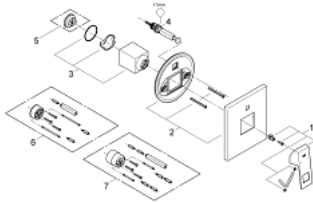

### PRODUCT DESCRIPTION

- Colour: chrome
- trim set for use with rough-in box 33 963 001 or 33 965 001
- Without concealed body
- metal lever
- GROHE LongLife finish
- Automatic diverter: bath/shower
- Escutcheon- and shaft-sealing
- Metal escutcheon
- Covered fixing

## 19 896 000 EUROCUBE SINGLE-LEVER BATH MIXER

**SPARE PARTS**, September 2010 – spareParts.validDate.now

1: Lever (Order-nr. 46782000)

2: Escutcheon (Order-nr. 46783000)

3: Cap (Order-nr. 46784000)

4: Repl. Conversion kit (Order-nr. 46785000)