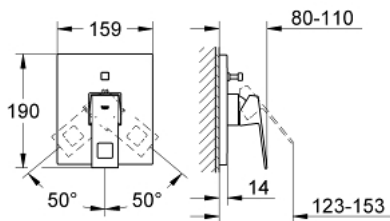

### PRODUCT DESCRIPTION

- Colour: chrome
- trim set for use with rough-in box 33 963 001 or 33 965 001
- Without concealed body
- metal lever
- GROHE LongLife finish
- Automatic diverter: bath/shower
- Escutcheon- and shaft-sealing
- Metal escutcheon
- Covered fixing