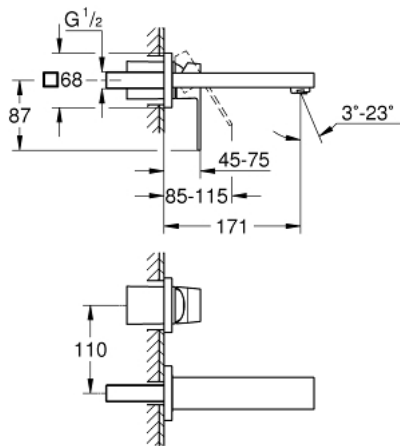

19 895 000 EUROCUBE TWO-HOLE BASIN MIXER S-SIZE

PRODUCT DESCRIPTION

- Colour: chrome
- Wall mounted
- for use with rough-in set 23 200
- Without concealed body
- Metal escutcheon
- metal lever
- GROHE LongLife finish
- GROHE AquaGuide adjustable mousseur
- Center distance 4 5/16" (110 mm)
- projection 171 mm
- min. recommended pressure 1.0 bar

19 895 000 EUROCUBE TWO-HOLE BASIN MIXER S-SIZE

SPARE PARTS, September 2010 – spareParts.validDate.now

1: Lever (Order-nr. 46802000)

2: Flow straightener (Order-nr. 64451000)

3: Extension for Volume Control (Order-nr. 46627000)*