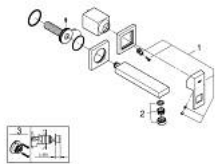

19 895 000 EUROCUBE TWO-HOLE BASIN MIXER S-SIZE

PRODUCT DESCRIPTION

- Colour: chrome
- Wall mounted
- for use with rough-in set 23 200
- Without concealed body
- Metal escutcheon
- metal lever
- GROHE LongLife finish
- GROHE AquaGuide adjustable mousseur
- Center distance 4 5/16" (110 mm)
- projection 171 mm
- min. recommended pressure 1.0 bar

19 895 000 EUROCUBE TWO-HOLE BASIN MIXER S-SIZE

SPARE PARTS, September 2010 – spareParts.validDate.now

1: Lever (Order-nr. 46802000)

2: Flow straightener (Order-nr. 64451000)

3: Extension for Volume Control (Order-nr. 46627000)*