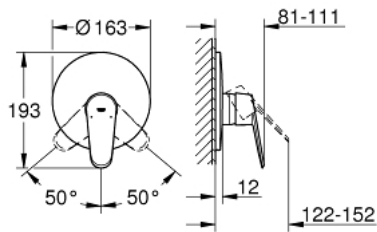

### PRODUCT DESCRIPTION

- Colour: chrome
- trim set for use with rough-in box 33 963 001, 33 964 001, 33 965 001
- Without concealed body
- metal lever
- GROHE LongLife finish
- Escutcheon- and shaft-sealing
- Wall escutcheon
- Covered fixing