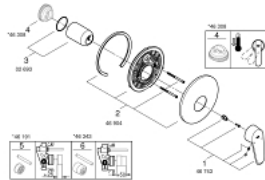

## 19 549 002 EURODISC COSMOPOLITAN SINGLE-LEVER SHOWER MIXER

### PRODUCT DESCRIPTION

- Colour: chrome
- trim set for use with rough-in box 33 963 001, 33 964 001, 33 965 001
- Without concealed body
- metal lever
- GROHE LongLife finish
- Escutcheon- and shaft-sealing
- Wall escutcheon
- Covered fixing

### SPARE PARTS, December 2015 – spareParts.validDate.now

1: Lever (Order-nr. 46743000)

2: Escutcheon (Order-nr. 46904000)

3: Cap (Order-nr. 02693000)

4: Temperature limiter (Order-nr. 46308000)\*

5: **Extension set** (Order-nr. 46191000)\*