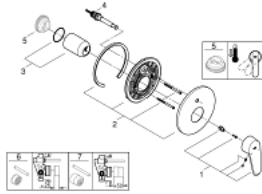

19 548 002 EURODISC COSMOPOLITAN SINGLE-LEVER BATH MIXER

PRODUCT DESCRIPTION

- Colour: chrome
- Set for final installation for
- 33961000, 33963000, 33965000
- Without concealed body
- metal lever
- GROHE LongLife finish
- Automatic diverter: bath/shower
- Escutcheon- and shaft-sealing
- Wall escutcheon
- Covered fixing

19 548 002 EURODISC COSMOPOLITAN SINGLE-LEVER BATH MIXER

SPARE PARTS, December 2015 – spareParts.validDate.now

1: Lever (Order-nr. 46743000)

2: Escutcheon (Order-nr. 46905000)

3: Cap (Order-nr. 02693000)

4: 3-Way Diverter Valve & Trim (Order-nr. 46737000)