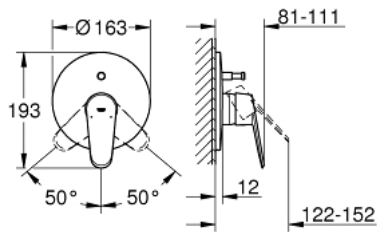

19 548 002 EURODISC COSMOPOLITAN SINGLE-LEVER BATH MIXER

PRODUCT DESCRIPTION

- Colour: chrome
- Set for final installation for
- 33961000, 33963000, 33965000
- Without concealed body
- metal lever
- GROHE LongLife finish
- Automatic diverter: bath/shower
- Escutcheon- and shaft-sealing
- Wall escutcheon
- Covered fixing

19 548 002 EURODISC COSMOPOLITAN SINGLE-LEVER BATH MIXER

SPARE PARTS, December 2015 – spareParts.validDate.now

1: Lever (Order-nr. 46743000)

2: Escutcheon (Order-nr. 46905000)

3: Cap (Order-nr. 02693000)

4: 3-Way Diverter Valve & Trim (Order-nr. 46737000)