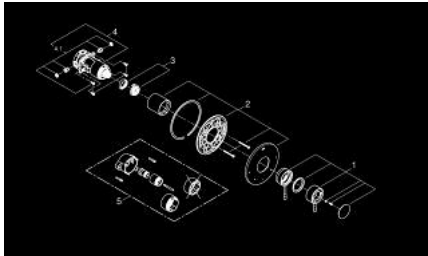

19 494 001 ESSENCE PBV BATH DIVERTER TRIM

PRODUCT DESCRIPTION

- Colour: chrome
- Set for final installation for
- Requires GrohFlex Universal Rough-In Box (35 026 000)
- Without concealed body
- GROHE LongLife finish
- Automatic diverter: bath/shower
- Escutcheon- and shaft-sealing
- Covered fixing

19 494 001 ESSENCE PBV BATH DIVERTER TRIM

SPARE PARTS, September 2015 – spareParts.validDate.now

1: PBV lever (Order-nr. 47990000)

2: escutcheon US (Order-nr. 47862000)

3: handle adaptor US (Order-nr. 47863000)