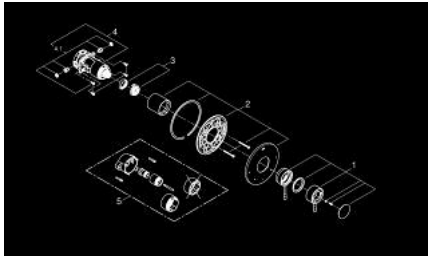

19 494 001 ESSENCE PBV BATH DIVERTER TRIM

SPARE PARTS, September 2015 – spareParts.validDate.now

1: PBV lever (Order-nr. 47990000)

2: escutcheon US (Order-nr. 47862000)

3: handle adaptor US (Order-nr. 47863000)

4: control unit PBV kit # 2 US (Order-nr. 47864000)

4.1: non-return valves (Order-nr. 47851000)

5: Extension for Volume Control (Order-nr. 47890000)*

* Optional accessories