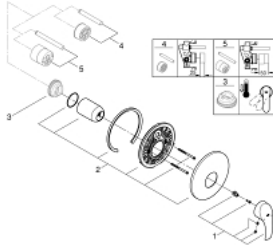

19 451 002 EUROSMART SINGLE-LEVER SHOWER MIXER

PRODUCT DESCRIPTION

- Colour: chrome
- trim set for use with rough-in box 33 963 001, 33 964 001, 33 965 001
- Without concealed body
- metal lever
- GROHE LongLife finish
- GROHE FastFixation covered fixation
- Escutcheon- and shaft-sealing
- Metal wall escutcheon

19 451 002 EUROSMART SINGLE-LEVER SHOWER MIXER

SPARE PARTS, October 2013 – spareParts.validDate.now

1: Lever (Order-nr. 46903000)

2: Escutcheon (Order-nr. 46904000)

3: Temperature limiter (Order-nr. 46308000)*