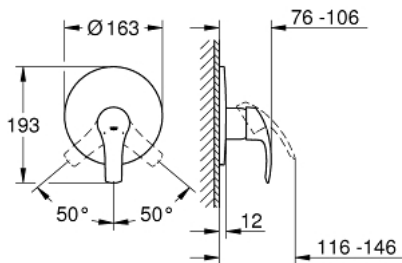

19 451 002 EUROSMART SINGLE-LEVER SHOWER MIXER

PRODUCT DESCRIPTION

- Colour: chrome
- trim set for use with rough-in box 33 963 001, 33 964 001, 33 965 001
- Without concealed body
- metal lever
- GROHE LongLife finish
- GROHE FastFixation covered fixation
- Escutcheon- and shaft-sealing
- Metal wall escutcheon

19 451 002 EUROSMART SINGLE-LEVER SHOWER MIXER

SPARE PARTS, October 2013 – spareParts.validDate.now

1: Lever (Order-nr. 46903000)

2: Escutcheon (Order-nr. 46904000)

3: Temperature limiter (Order-nr. 46308000)*