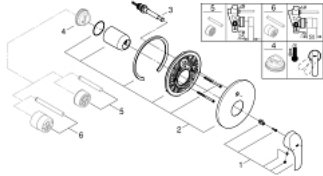

## 19 450 002 EUROSMART SINGLE-LEVER BATH MIXER

### PRODUCT DESCRIPTION

- Colour: chrome
- Set for final installation for
- 33961000, 33963000, 33965000
- Without concealed body
- metal lever
- GROHE LongLife finish
- GROHE FastFixation covered fixation
- Automatic diverter: bath/shower
- Escutcheon- and shaft-sealing
- Metal wall escutcheon

## 19 450 002 EUROSMART SINGLE-LEVER BATH MIXER

**SPARE PARTS**, October 2013 – spareParts.validDate.now

1: Lever (Order-nr. 46903000)

2: Escutcheon (Order-nr. 46905000)

3: 3-Way Diverter Valve & Trim (Order-nr. 46737000)