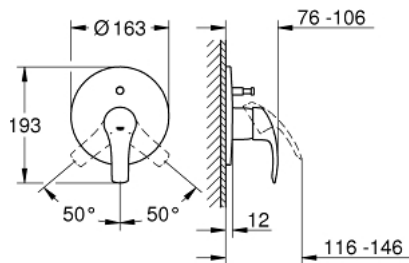

## 19 450 002 EUROSMART SINGLE-LEVER BATH MIXER

### PRODUCT DESCRIPTION

- Colour: chrome
- Set for final installation for
- 33961000, 33963000, 33965000
- Without concealed body
- metal lever
- GROHE LongLife finish
- GROHE FastFixation covered fixation
- Automatic diverter: bath/shower
- Escutcheon- and shaft-sealing
- Metal wall escutcheon

## 19 450 002 EUROSMART SINGLE-LEVER BATH MIXER

**SPARE PARTS**, October 2013 – spareParts.validDate.now

1: Lever (Order-nr. 46903000)

2: Escutcheon (Order-nr. 46905000)

3: 3-Way Diverter Valve & Trim (Order-nr. 46737000)