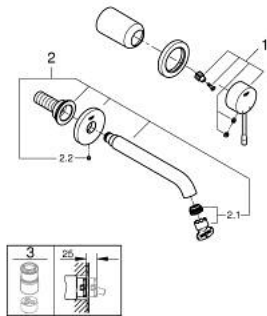

19 408 001 ESSENCE TWO-HOLE BASIN MIXER M-SIZE

PRODUCT DESCRIPTION

- Colour: chrome
- Wall mounted
- trim set for use with rough-in set 23 571 000 / 32 635 000
- Without concealed body
- Metal escutcheon
- metal lever
- GROHE LongLife finish
- GROHE EcoJoy mousseur 5.7 l/min
- GROHE AquaGuide adjustable mousseur
- Center distance 4 5/16" (110 mm)
- projection 183 mm
- min. recommended pressure 1.0 bar

19 408 001 ESSENCE TWO-HOLE BASIN MIXER M-SIZE

SPARE PARTS, April 2022 – spareParts.validDate.now

1: Lever (Order-nr. 46916000)

2: Spout (Order-nr. 48638000)

2.1: Flow control (Order-nr. 48480000)

2.2: Screw (Order-nr. 43094000)