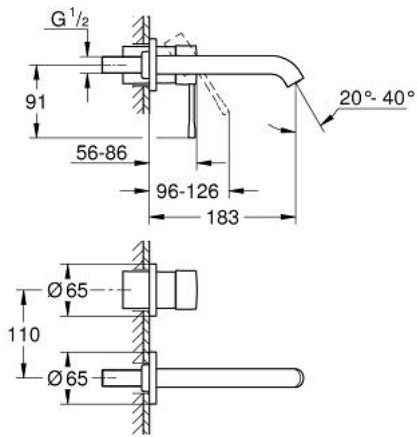

19 408 001 ESSENCE TWO-HOLE BASIN MIXER M-SIZE

PRODUCT DESCRIPTION

- Colour: chrome
- Wall mounted
- trim set for use with rough-in set 23 571 000 / 32 635 000
- Without concealed body
- Metal escutcheon
- metal lever
- GROHE LongLife finish
- GROHE EcoJoy mousseur 5.7 l/min
- GROHE AquaGuide adjustable mousseur
- Center distance 4 5/16" (110 mm)
- projection 183 mm
- min. recommended pressure 1.0 bar

19 408 001 ESSENCE TWO-HOLE BASIN MIXER M-SIZE

SPARE PARTS, April 2022 – spareParts.validDate.now

1: Lever (Order-nr. 46916000)

2: Spout (Order-nr. 48638000)

2.1: Flow control (Order-nr. 48480000)

2.2: Screw (Order-nr. 43094000)

3: Extension for Volume Control (Order-nr. 46943000)*

* Optional accessories