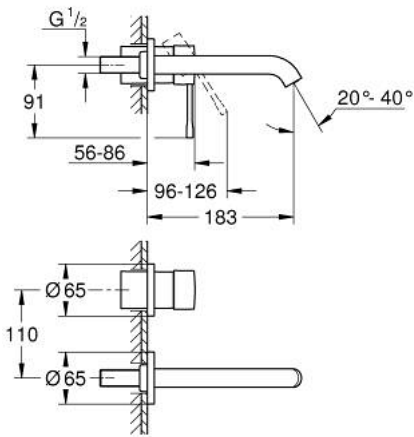

19 408 001 ESSENCE TWO-HOLE BASIN MIXER M-SIZE

PRODUCT DESCRIPTION

- Colour: chrome
- Wall mounted
- trim set for use with rough-in set 23 571 000 / 32 635 000
- Without concealed body
- Metal escutcheon
- metal lever
- GROHE LongLife finish
- GROHE EcoJoy - less water, perfect flow
- maximum flow rate (at 3 bar): 5.7 l/min
- GROHE AquaGuide adjustable mousseur
- Center distance 4 5/16" (110 mm)
- projection 183 mm
- min. recommended pressure 1.0 bar

19 408 001 **ESSENCE TWO-HOLE BASIN MIXER**
M-SIZE

SPARE PARTS, April 2022 – spareParts.validDate.now

1: Lever (Order-nr. 46916000)

2: Spout (Order-nr. 48638000)

2.1: Flow control (Order-nr. 48480000)

2.2: Screw (Order-nr. 43094000)

3: Extension for Volume Control (Order-nr. 46943000)*

* Optional accessories