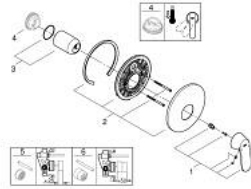

19 383 000 EUROSMART COSMOPOLITAN SINGLE-LEVER SHOWER MIXER

PRODUCT DESCRIPTION

- Colour: chrome
- trim set for use with rough-in box 33 963 001, 33 964 001, 33 965 001
- Without concealed body
- metal lever
- GROHE LongLife finish
- Escutcheon- and shaft-sealing
- Wall escutcheon
- Covered fixing

19 383 000 EUROSMART COSMOPOLITAN SINGLE-LEVER SHOWER MIXER

SPARE PARTS, November 2015 – spareParts.validDate.now

1: Lever (Order-nr. 46682000)

2: Escutcheon (Order-nr. 46904000)

3: Cap (Order-nr. 02693000)