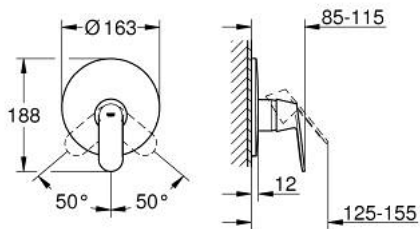

19 383 000 EUROSMART COSMOPOLITAN SINGLE-LEVER SHOWER MIXER

PRODUCT DESCRIPTION

- Colour: chrome
- trim set for use with rough-in box 33 963 001, 33 964 001, 33 965 001
- Without concealed body
- metal lever
- GROHE LongLife finish
- Escutcheon- and shaft-sealing
- Wall escutcheon
- Covered fixing

19 383 000 EUROSMART COSMOPOLITAN SINGLE-LEVER SHOWER MIXER

SPARE PARTS, November 2015 – spareParts.validDate.now

1: Lever (Order-nr. 46682000)

2: Escutcheon (Order-nr. 46904000)

3: Cap (Order-nr. 02693000)