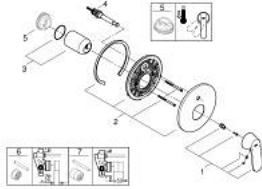

19 382 000 EUROSMART COSMOPOLITAN SINGLE-LEVER BATH MIXER

PRODUCT DESCRIPTION

- Colour: chrome
- trim set for use with rough-in box 33 963 001 or 33 965 001
- Without concealed body
- metal lever
- GROHE LongLife finish
- Automatic diverter: bath/shower
- Escutcheon- and shaft-sealing
- Wall escutcheon
- Covered fixing

19 382 000 EUROSMART COSMOPOLITAN SINGLE-LEVER BATH MIXER

SPARE PARTS, November 2015 – spareParts.validDate.now

1: Lever (Order-nr. 46682000)

2: Escutcheon (Order-nr. 46905000)

3: Cap (Order-nr. 02693000)

4: 3-Way Diverter Valve & Trim (Order-nr. 46737000)

5: Temperature limiter (Order-nr. 46308000)*

6: Extension set (Order-nr. 46191000)*

7: Extension set (Order-nr. 46343000)*

* Optional accessories