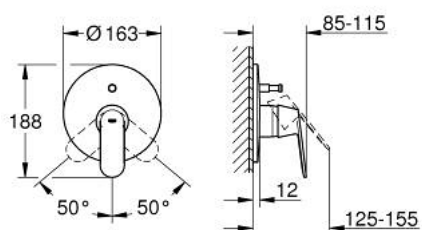

19 382 000 EUROSMART COSMOPOLITAN SINGLE-LEVER BATH MIXER

PRODUCT DESCRIPTION

- Colour: chrome
- trim set for use with rough-in box 33 963 001 or 33 965 001
- Without concealed body
- metal lever
- GROHE LongLife finish
- Automatic diverter: bath/shower
- Escutcheon- and shaft-sealing
- Wall escutcheon
- Covered fixing

19 382 000 EUROSMART COSMOPOLITAN SINGLE-LEVER BATH MIXER

SPARE PARTS, November 2015 – spareParts.validDate.now

1: Lever (Order-nr. 46682000)

2: Escutcheon (Order-nr. 46905000)

3: Cap (Order-nr. 02693000)

4: 3-Way Diverter Valve & Trim (Order-nr. 46737000)

5: Temperature limiter (Order-nr. 46308000)*

6: Extension set (Order-nr. 46191000)*

7: Extension set (Order-nr. 46343000)*

* Optional accessories