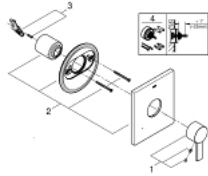

### **PRODUCT DESCRIPTION**

- Colour: chrome
- Set for final installation for
- 35 015 000
- Metal escutcheon
- GROHE LongLife finish
- metal lever
- Escutcheon- and shaft-sealings
- Covered fixing

## 19 375 000 ALLURE PRESSURE BALANCE VALVE TRIMSET

**SPARE PARTS**, October 2016 – spareParts.validDate.now

1: Pressure Balance Valve Lever (Order-nr. 47722000)

2: escutcheon (Order-nr. 47721000)

3: Lever adaptor (Order-nr. 46265000)