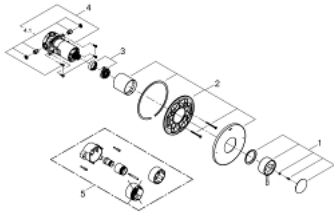

19 347 001 ESSENCE PBV SHOWER DIVERTER TRIM

PRODUCT DESCRIPTION

- Colour: chrome
- Set for final installation for
- Requires GrohFlex Universal Rough-In Box (35 026 000)
- Without concealed body
- GROHE LongLife finish

19 347 001 ESSENCE PBV SHOWER DIVERTER TRIM

SPARE PARTS, January 2015 – spareParts.validDate.now

1: Pressure Balance Valve Lever (Order-nr. 47989000)

2: escutcheon US (Order-nr. 47866000)

3: handle adaptor US (Order-nr. 47863000)

4: Grohflex cartridge (Order-nr. 47857000)

4.1: non-return valves (Order-nr. 47851000)

5: Extension for Volume Control (Order-nr. 47890000)*

* Optional accessories