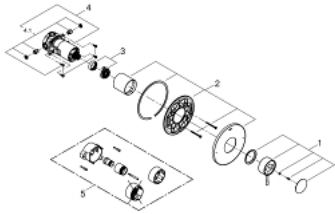

19 347 001 ESSENCE PBV SHOWER DIVERTER TRIM

SPARE PARTS, January 2015 – spareParts.validDate.now

1: Pressure Balance Valve Lever (Order-nr. 47989000)

2: escutcheon US (Order-nr. 47866000)

3: handle adaptor US (Order-nr. 47863000)

4: Grohflex cartridge (Order-nr. 47857000)

4.1: non-return valves (Order-nr. 47851000)

5: Extension for Volume Control (Order-nr. 47890000)*

* Optional accessories