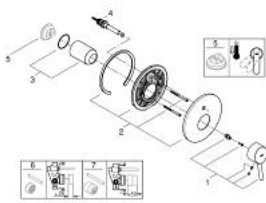

19 346 001 **CONCETTO SINGLE-LEVER BATH MIXER**

PRODUCT DESCRIPTION

- Colour: chrome
- trim set for use with rough-in box 33 963 001 or 33 965 001
- Without concealed body
- metal lever
- GROHE LongLife finish
- Automatic diverter: bath/shower
- Escutcheon- and shaft-sealing
- Wall escutcheon
- covered coupling

19 346 001 **CONCETTO SINGLE-LEVER BATH MIXER**

SPARE PARTS, December 2015 – spareParts.validDate.now

1: Lever (Order-nr. 46723000)

2: Escutcheon (Order-nr. 46905000)

3: Cap (Order-nr. 06874000)

4: 3-Way Diverter Valve & Trim (Order-nr. 46737000)