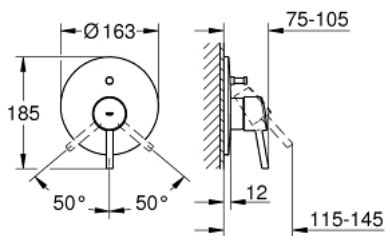

19 346 001 **CONCETTO SINGLE-LEVER BATH MIXER**

PRODUCT DESCRIPTION

- Colour: chrome
- trim set for use with rough-in box 33 963 001 or 33 965 001
- Without concealed body
- metal lever
- GROHE LongLife finish
- Automatic diverter: bath/shower
- Escutcheon- and shaft-sealing
- Wall escutcheon
- covered coupling

19 346 001 **CONCETTO SINGLE-LEVER BATH MIXER**

SPARE PARTS, December 2015 – spareParts.validDate.now

1: Lever (Order-nr. 46723000)

2: Escutcheon (Order-nr. 46905000)

3: Cap (Order-nr. 06874000)

4: 3-Way Diverter Valve & Trim (Order-nr. 46737000)