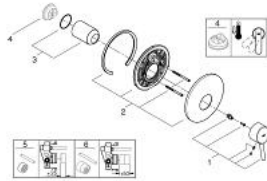

19 345 001 **CONCETTO SINGLE-LEVER SHOWER MIXER**

PRODUCT DESCRIPTION

- Colour: chrome
- trim set for use with rough-in box 33 963 001, 33 964 001, 33 965 001
- Without concealed body
- metal lever
- GROHE LongLife finish
- Escutcheon- and shaft-sealing
- Wall escutcheon
- Covered fixing

19 345 001 **CONCETTO SINGLE-LEVER SHOWER MIXER**

SPARE PARTS, December 2015 – spareParts.validDate.now

1: Lever (Order-nr. 46723000)

2: Escutcheon (Order-nr. 46904000)

3: Cap (Order-nr. 06874000)

4: Temperature limiter (Order-nr. 46375000)*