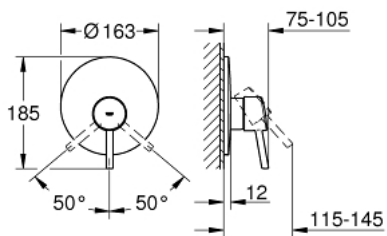

19 345 001 **CONCETTO SINGLE-LEVER SHOWER MIXER**

PRODUCT DESCRIPTION

- Colour: chrome
- trim set for use with rough-in box 33 963 001, 33 964 001, 33 965 001
- Without concealed body
- metal lever
- GROHE LongLife finish
- Escutcheon- and shaft-sealing
- Wall escutcheon
- Covered fixing

19 345 001 **CONCETTO SINGLE-LEVER SHOWER MIXER**

SPARE PARTS, December 2015 – spareParts.validDate.now

1: Lever (Order-nr. 46723000)

2: Escutcheon (Order-nr. 46904000)

3: Cap (Order-nr. 06874000)

4: Temperature limiter (Order-nr. 46375000)*