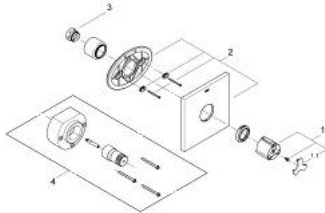

19 305 000 ALLURE CENTRAL THERMOSTATIC MIXER

PRODUCT DESCRIPTION

- Colour: chrome
- Set for final installation
- Without concealed body
- GROHE LongLife finish
- For use with GrohTherm Rough-In Valve (34 331) or (34 397)

19 305 000 ALLURE CENTRAL THERMOSTATIC MIXER

SPARE PARTS, September 2012 – spareParts.validDate.now

1: Temperature handle (Neotherm) (Order-nr. 47786000)

1.1: Cover cap (Order-nr. 0635600M)

2: Escutcheon (Order-nr. 47787000)

3: Stop ring (Order-nr. 10220000)

4: Extension for Volume Control (Order-nr. 47820000)*

* Optional accessories