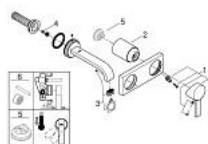

19 300 00A **ALLURE TWO-HOLE BASIN MIXER**
S-SIZE

PRODUCT DESCRIPTION

- Colour: chrome
- Set for final installation for
- 33 780
- Wall mounted
- with metal plate
- Spout with mousseur
- 7 1/16" (180 mm) spout reach
- Center distance 4 5/16" (110 mm)
- Without concealed body
- GROHE LongLife finish
- Max flow rate: 1.2 gpm (4.56 L/min)

19 300 00A ALLURE TWO-HOLE BASIN MIXER S-SIZE

SPARE PARTS, June 2015 – spareParts.validDate.now

- 1: Lever (Order-nr. 46609000)
- 2: Cap (Order-nr. 09038000)
- 3: Flow control (Order-nr. 13220000)
- 4: flow rate limiter (Order-nr. 48303000)
- 5: Temperature limiter (Order-nr. 46375000)*
- 6: Extension set (Order-nr. 46191000)*