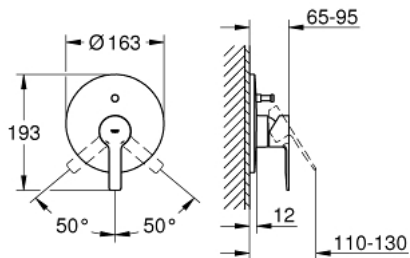

## 19 297 001 LINEARE SINGLE-LEVER BATH MIXER

### PRODUCT DESCRIPTION

- Colour: chrome
- trim set for use with rough-in box 33 963 001 or 33 965 001
- Without concealed body
- metal lever
- GROHE LongLife finish
- Automatic diverter: bath/shower
- Escutcheon- and shaft-sealing
- Metal escutcheon
- Covered fixing
- min. recommended pressure 1.0 bar

## 19 297 001 LINEARE SINGLE-LEVER BATH MIXER

**SPARE PARTS**, March 2017 – spareParts.validDate.now

1: Lever (Order-nr. 46988000)

2: Escutcheon (Order-nr. 46905000)

3: Cap (Order-nr. 09038000)

4: 3-Way Diverter Valve & Trim (Order-nr. 46737000)