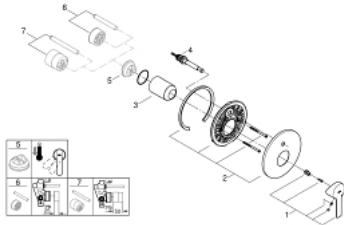

## 19 297 001 LINEARE SINGLE-LEVER BATH MIXER

### PRODUCT DESCRIPTION

- Colour: chrome
- trim set for use with rough-in box 33 963 001 or 33 965 001
- Without concealed body
- metal lever
- GROHE LongLife finish
- Automatic diverter: bath/shower
- Escutcheon- and shaft-sealing
- Metal escutcheon
- Covered fixing
- min. recommended pressure 1.0 bar

## 19 297 001 LINEARE SINGLE-LEVER BATH MIXER

**SPARE PARTS**, March 2017 – spareParts.validDate.now

1: Lever (Order-nr. 46988000)

2: Escutcheon (Order-nr. 46905000)

3: Cap (Order-nr. 09038000)

4: 3-Way Diverter Valve & Trim (Order-nr. 46737000)