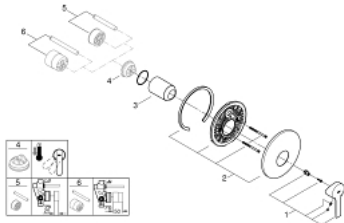

19 296 001 LINEARE SINGLE-LEVER SHOWER MIXER

PRODUCT DESCRIPTION

- Colour: chrome
- trim set for use with rough-in box 33 963 001, 33 964 001, 33 965 001
- Without concealed body
- metal lever
- GROHE LongLife finish
- Escutcheon- and shaft-sealing
- Metal escutcheon
- Covered fixing
- min. recommended pressure 1.0 bar

19 296 001 LINEARE SINGLE-LEVER SHOWER MIXER

SPARE PARTS, March 2017 – spareParts.validDate.now

1: Lever (Order-nr. 46988000)

2: Escutcheon (Order-nr. 46904000)

3: Cap (Order-nr. 09038000)

4: Temperature limiter (Order-nr. 46375000)*