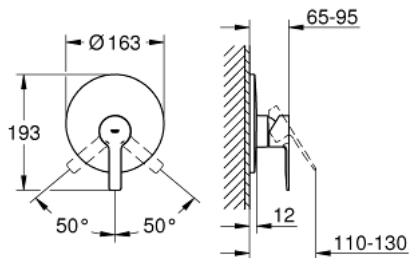

19 296 001 LINEARE SINGLE-LEVER SHOWER MIXER

PRODUCT DESCRIPTION

- Colour: chrome
- trim set for use with rough-in box 33 963 001, 33 964 001, 33 965 001
- Without concealed body
- metal lever
- GROHE LongLife finish
- Escutcheon- and shaft-sealing
- Metal escutcheon
- Covered fixing
- min. recommended pressure 1.0 bar

19 296 001 LINEARE SINGLE-LEVER SHOWER MIXER

SPARE PARTS, March 2017 – spareParts.validDate.now

1: Lever (Order-nr. 46988000)

2: Escutcheon (Order-nr. 46904000)

3: Cap (Order-nr. 09038000)

4: Temperature limiter (Order-nr. 46375000)*