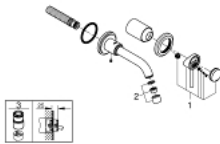

19 287 001 ATRIO TWO-HOLE BASIN MIXER S-SIZE

PRODUCT DESCRIPTION

- Colour: chrome
- Wall mounted
- Without concealed body
- trim set for use with rough-in set 23 571 000 / 32 635 000
- separate escutcheons \varnothing 70 mm
- GROHE LongLife finish
- Center distance 4 5/16" (110 mm)
- 7 1/16" (180 mm) spout reach

19 287 001 ATRIO TWO-HOLE BASIN MIXER S-SIZE

SPARE PARTS, September 2018 – spareParts.validDate.now

1: Lever (Order-nr. 46635000)

2: Flow control (Order-nr. 06574000)

3: Extension for Volume Control (Order-nr. 46943000)*