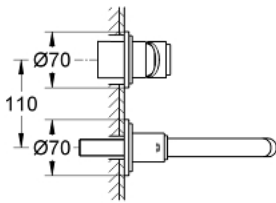

19 287 001 ATRIO TWO-HOLE BASIN MIXER S-SIZE

PRODUCT DESCRIPTION

- Colour: chrome
- Wall mounted
- Without concealed body
- trim set for use with rough-in set 23 571 000 / 32 635 000
- separate escutcheons \varnothing 70 mm
- GROHE LongLife finish
- Center distance 4 5/16" (110 mm)
- 7 1/16" (180 mm) spout reach

19 287 001 ATRIO TWO-HOLE BASIN MIXER S-SIZE

SPARE PARTS, September 2018 – spareParts.validDate.now

1: Lever (Order-nr. 46635000)

2: Flow control (Order-nr. 06574000)

3: Extension for Volume Control (Order-nr. 46943000)*