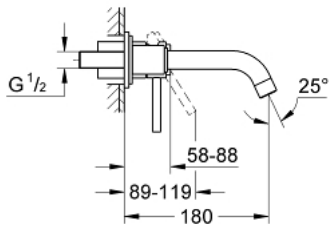

19 287 001 ATRIO TWO-HOLE BASIN MIXER S-SIZE

PRODUCT DESCRIPTION

- Colour: chrome
- Wall mounted
- Without concealed body
- trim set for use with rough-in set 23 571 000 / 32 635 000
- separate escutcheons \varnothing 70 mm
- GROHE LongLife finish
- Center distance 4 5/16" (110 mm)
- 7 1/16" (180 mm) spout reach

19 287 001 ATRIO TWO-HOLE BASIN MIXER S-SIZE

SPARE PARTS, September 2018 – spareParts.validDate.now

1: Lever (Order-nr. 46635000)

2: Flow control (Order-nr. 06574000)

3: Extension for Volume Control (Order-nr. 46943000)*