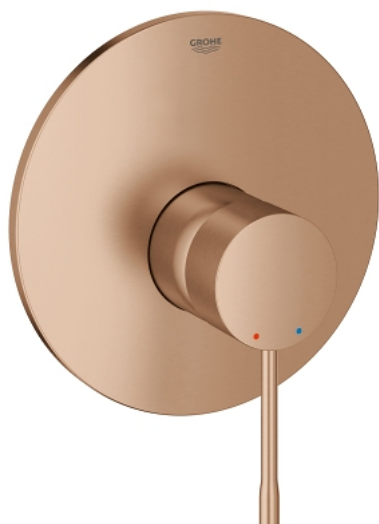

19 286 DL1 ESSENCE SINGLE-LEVER SHOWER MIXER

PRODUCT DESCRIPTION

- Colour: Brushed warm sunset
- rough-in set for wall mounted shower mixer
- Without concealed body
- metal lever
- GROHE LongLife finish
- Escutcheon- and shaft-sealing
- Metal escutcheon
- Covered fixing
- min. recommended pressure 1.0 bar