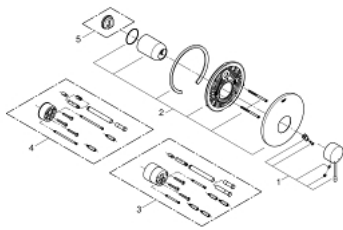

## 19 286 AL1 ESSENCE SINGLE-LEVER SHOWER MIXER

### PRODUCT DESCRIPTION

- Colour: Brushed hard graphite
- rough-in set for wall mounted shower mixer
- Without concealed body
- metal lever
- GROHE LongLife finish
- Escutcheon- and shaft-sealing
- Metal escutcheon
- Covered fixing
- min. recommended pressure 1.0 bar

## 19 286 AL1 ESSENCE SINGLE-LEVER SHOWER MIXER

**SPARE PARTS**, November 2016 – spareParts.validDate.now

1: Lever (Order-nr. 46915AL0)

2: Escutcheon (Order-nr. 46904AL0)

3: **Extension set** (Order-nr. 46343000)\*