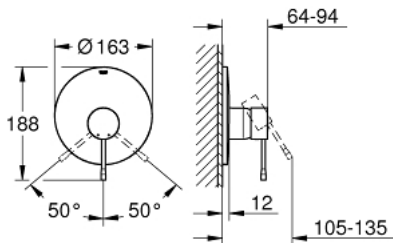

19 286 001 ESSENCE SINGLE-LEVER SHOWER MIXER

PRODUCT DESCRIPTION

- Colour: chrome
- rough-in set for wall mounted shower mixer
- Without concealed body
- metal lever
- GROHE LongLife finish
- Escutcheon- and shaft-sealing
- Metal escutcheon
- Covered fixing
- min. recommended pressure 1.0 bar

19 286 001 ESSENCE SINGLE-LEVER SHOWER MIXER

SPARE PARTS, January 2014 – spareParts.validDate.now

1: Lever (Order-nr. 46915000)

2: Escutcheon (Order-nr. 46904000)

3: **Extension set** (Order-nr. 46343000)*