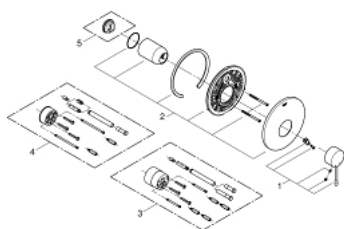

19 286 001 ESSENCE SINGLE-LEVER SHOWER MIXER

PRODUCT DESCRIPTION

- Colour: chrome
- rough-in set for wall mounted shower mixer
- Without concealed body
- metal lever
- GROHE LongLife finish
- Escutcheon- and shaft-sealing
- Metal escutcheon
- Covered fixing
- min. recommended pressure 1.0 bar

19 286 001 ESSENCE SINGLE-LEVER SHOWER MIXER

SPARE PARTS, January 2014 – spareParts.validDate.now

1: Lever (Order-nr. 46915000)

2: Escutcheon (Order-nr. 46904000)

3: **Extension set** (Order-nr. 46343000)*