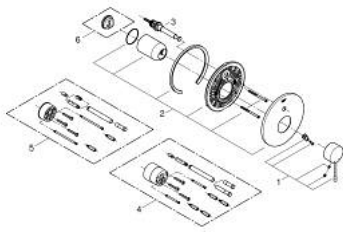

19 285 001 ESSENCE SINGLE-LEVER BATH MIXER

PRODUCT DESCRIPTION

- Colour: chrome
- trim set for use with rough-in box 33 963 001 or 33 965 001
- Without concealed body
- metal lever
- GROHE LongLife finish
- Automatic diverter: bath/shower
- Escutcheon- and shaft-sealing
- Metal escutcheon
- Covered fixing
- min. recommended pressure 1.0 bar

19 285 001 ESSENCE SINGLE-LEVER BATH MIXER

SPARE PARTS, January 2014 – spareParts.validDate.now

1: Lever (Order-nr. 46915000)

2: Escutcheon (Order-nr. 46905000)

3: 3-Way Diverter Valve & Trim (Order-nr. 46737000)