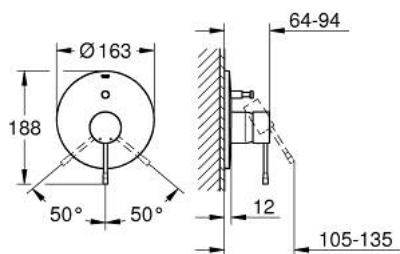

19 285 001 ESSENCE SINGLE-LEVER BATH MIXER

PRODUCT DESCRIPTION

- Colour: chrome
- trim set for use with rough-in box 33 963 001 or 33 965 001
- Without concealed body
- metal lever
- GROHE LongLife finish
- Automatic diverter: bath/shower
- Escutcheon- and shaft-sealing
- Metal escutcheon
- Covered fixing
- min. recommended pressure 1.0 bar

19 285 001 ESSENCE SINGLE-LEVER BATH MIXER

SPARE PARTS, January 2014 – spareParts.validDate.now

1: Lever (Order-nr. 46915000)

2: Escutcheon (Order-nr. 46905000)

3: 3-Way Diverter Valve & Trim (Order-nr. 46737000)