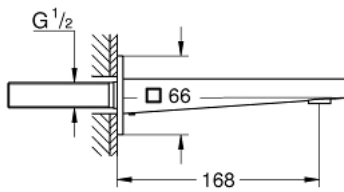

13 404 003 **GROHE PLUS BATH SPOUT**

PRODUCT DESCRIPTION

- Colour: chrome
- Wall mounted
- GROHE LongLife finish
- laminar mousseur
- Male thread 1/2"
- Projection 168 mm

13 404 003 GROHE PLUS BATH SPOUT

SPARE PARTS, August 2018 – spareParts.validDate.now

1: Flow control (Order-nr. 48009000)