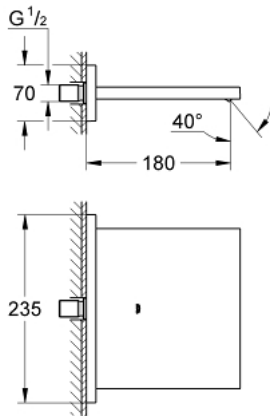

## 13 317 000 ALLURE CASCADE SPOUT FOR BATH AND SHOWER

### PRODUCT DESCRIPTION

- Colour: chrome
- Wall mounted
- GROHE LongLife finish
- 7 1/16" (180 mm) spout reach
- min. recommended pressure 1.0 bar

## 13 317 000 ALLURE CASCADE SPOUT FOR BATH AND SHOWER

SPARE PARTS, April 2011 – spareParts.validDate.now

1: Dirt strainer (Order-nr. 0676800M)