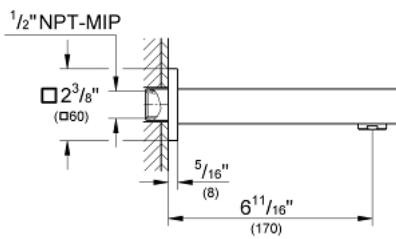

13 305 000 EUROCUBE BATH SPOUT

PRODUCT DESCRIPTION

- Colour: chrome
- Wall mounted
- GROHE LongLife finish
- mousseur
- female thread 1/2" NPT
- Projection 170 mm

13 305 000 EUROCUBE BATH SPOUT

SPARE PARTS, November 2010 – spareParts.validDate.now

1: Flow control (Order-nr. 13952000)

2: O-ring (Order-nr. 0128200M)