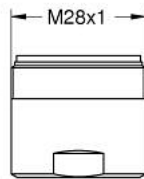

07 899 000 FLOW CONTROL

PRODUCT DESCRIPTION

- Colour: chrome
- external thread
- • M 28 x 1
- • Flow class M
- 60.0 - 70.0 l/min at 3 bar
- GROHE LongLife finish
- Male thread

Pure Freude
an Wasser

07 899 000 **FLOW CONTROL**